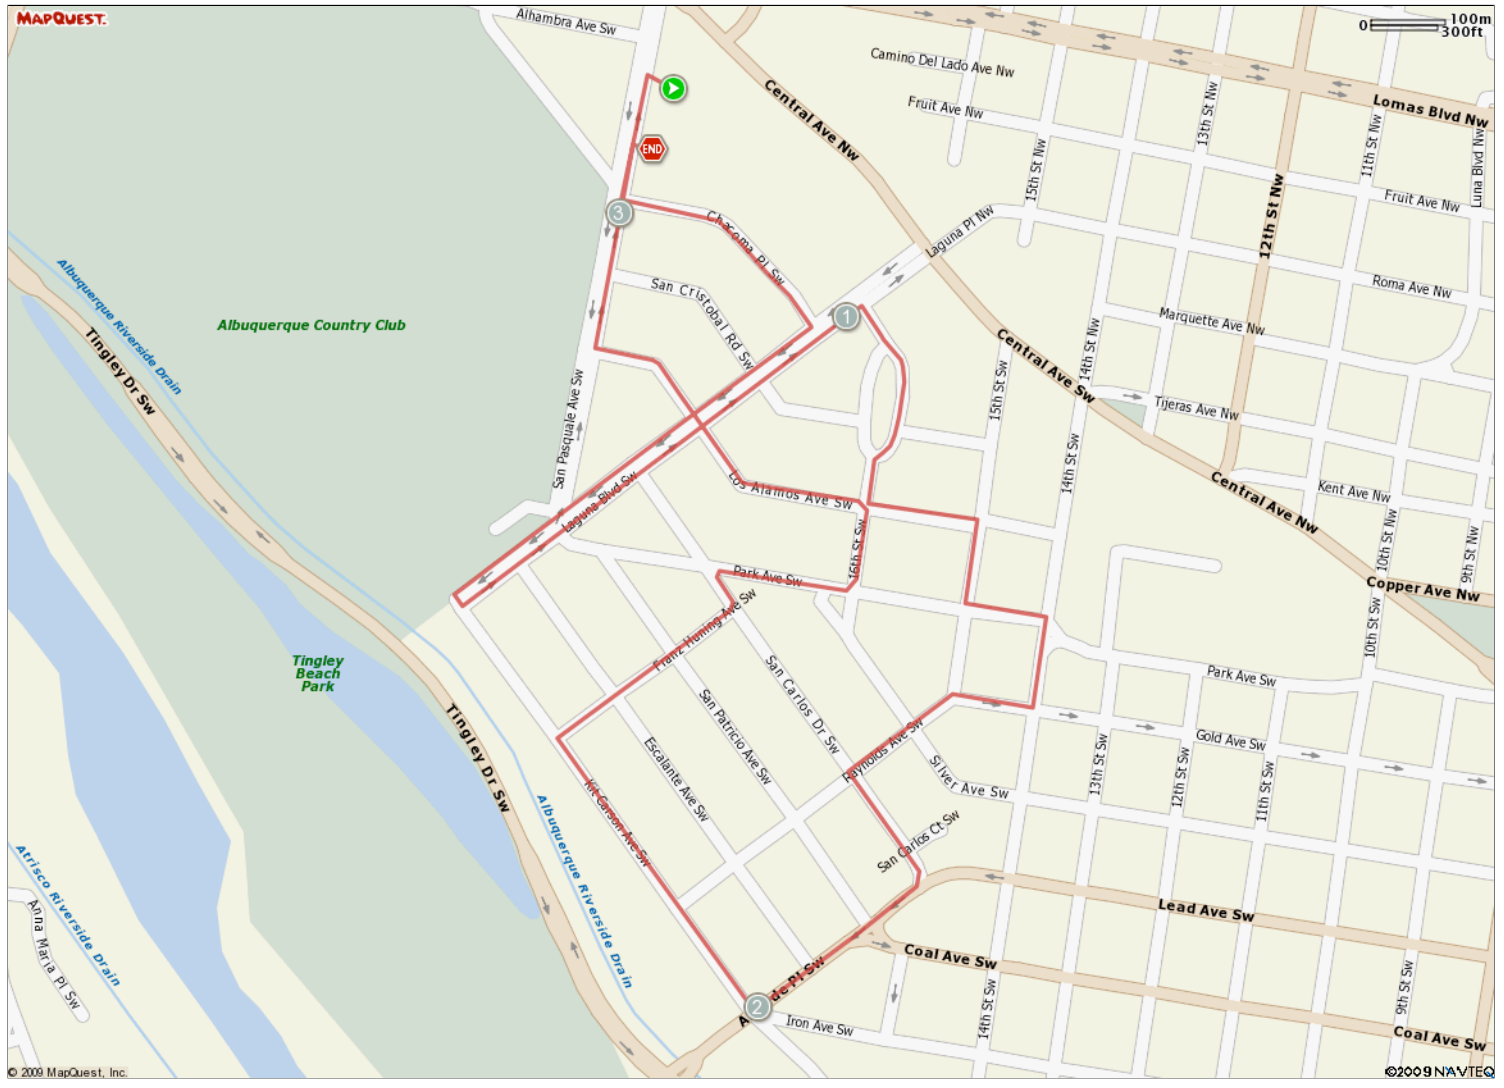

ROUTE DESCRIPTION:  
 No Description Provided

ROUTE DESCRIPTION:  
No Description Provided

Notes		
AT	FOR	NOTES
3.11 mi.	 -	Stop

Notes		
AT	FOR	NOTES