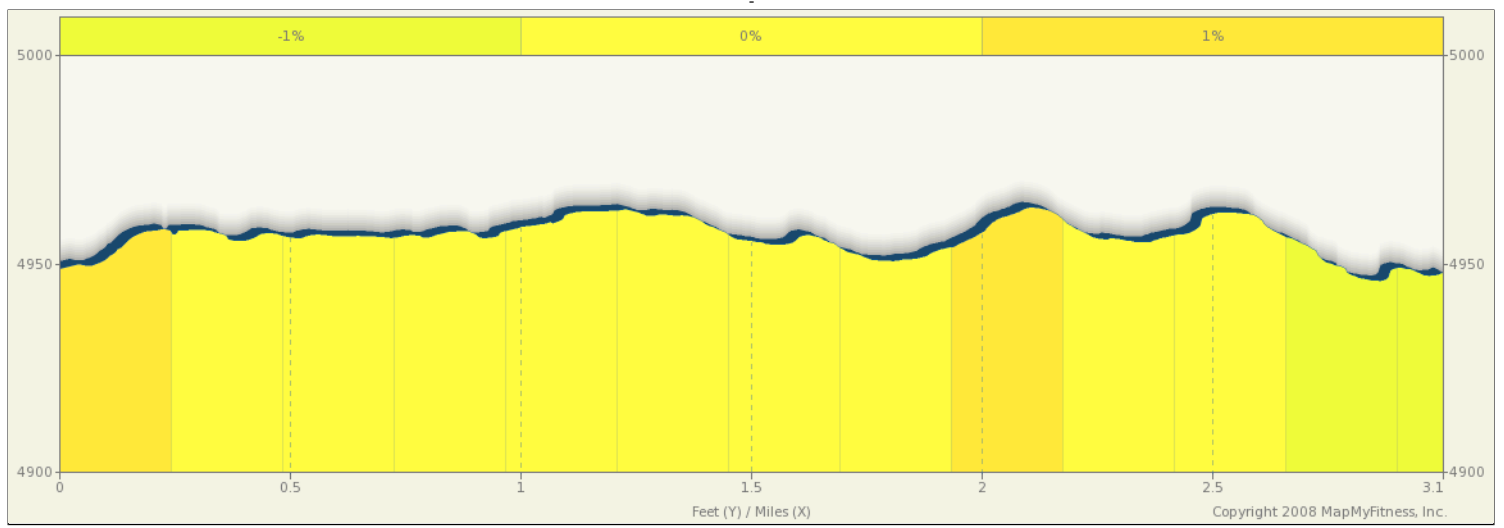

ROUTE DESCRIPTION:  
 No Description Provided

ROUTE DESCRIPTION:  
No Description Provided

Notes		
AT	FOR	NOTES
3.11 mi.	 -	Stop

Notes		
AT	FOR	NOTES